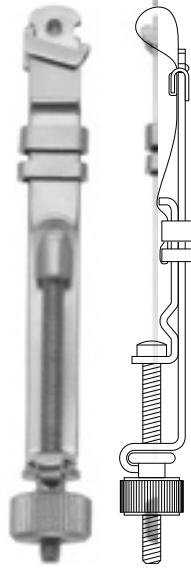

4930
(mm 5-6-7)
Universal

Matrix retainer with cheek protector
Portamatrice con protezione delle guance

4973
(mm 5-6-7)
Ivory 8 N

4972/NS
(mm 5-6-7)
Siqueland

Narrow
Stretto

4972/WL
(mm 5-6-7)
Siqueland

Wide
Largo

4970
(mm 6)
Nystrom

Left
Sinistro

4971
(mm 6)
Nystrom

Right
Destro

4977
(mm 5-6)
Didner 8 P

4975
(mm 5-6-7)
Tofflemire
Universal

4976
(mm 5)
Tofflemire-Junior

4978
Ivory N 12

4974/5 (mm 5 x 100 cm)
4974/6 (mm 6 x 100 cm)
4974/7 (mm 7 x 100 cm)